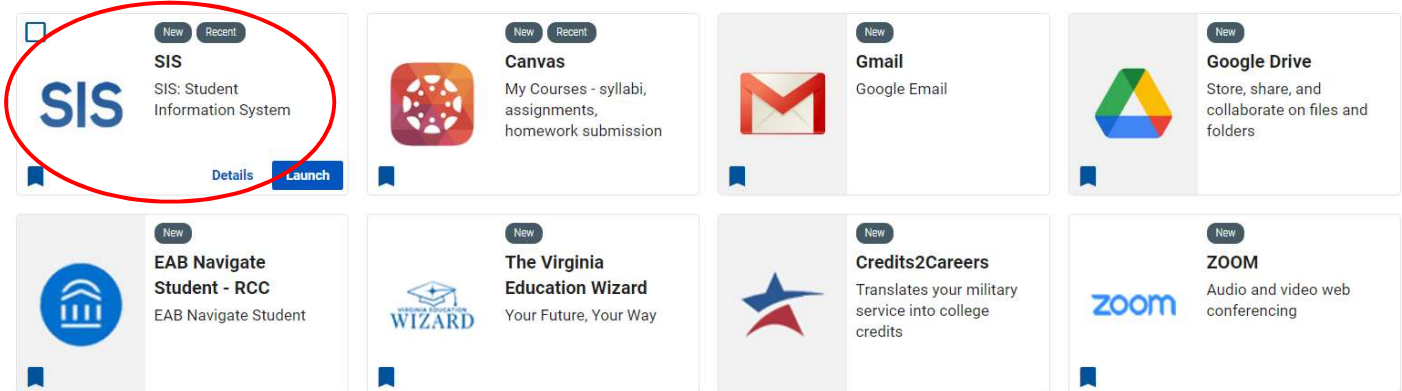

1. Click on **myRCC** on RCC's homepage (Rappahannock.edu)

2. Sign in. If you need help, click on the link provided

3. Click on SIS

4. Select My Student Information

5. From the menu on the left, click on **Class Search** and then choose the Term.