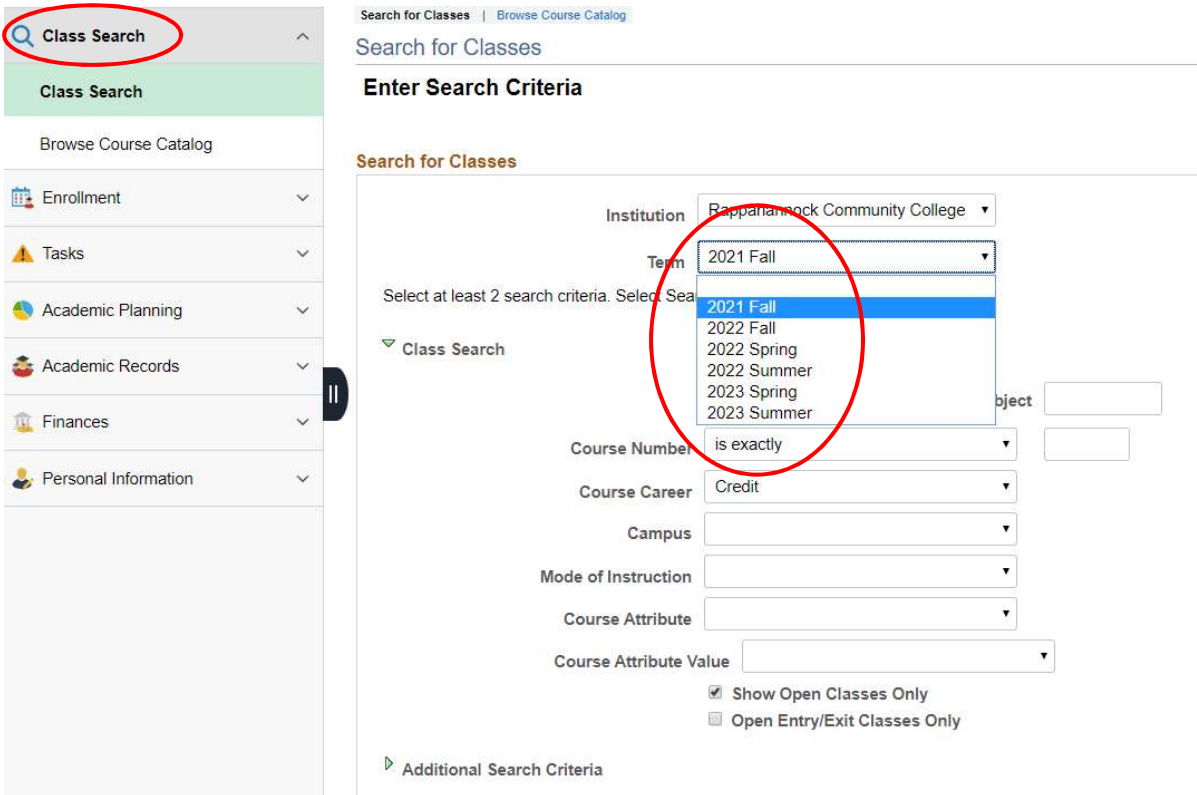

1. Click on **myRCC** on RCC's homepage (Rappahannock.edu)

2. Sign in. If you need help, click on the link provided

3. Click on SIS

4. Select My Student Information

5. From the menu on the left, click on **Class Search** and then choose the Term.

6. Select the **Subject** and **course number** of the course you're interested in. If you aren't sure, you can search by clicking on **"select subject"**. For this example, we're searching for MTH 161.