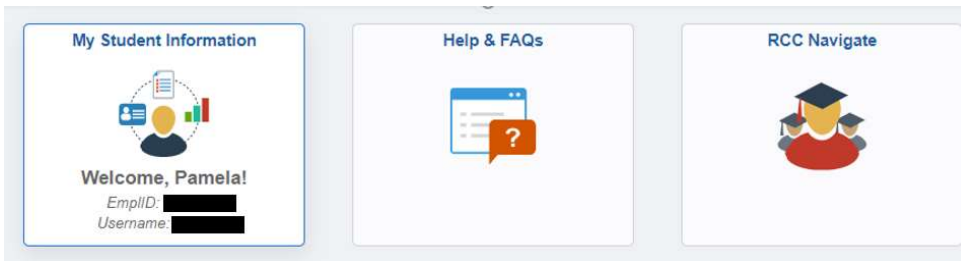

1. Click on **myRCC** on RCC's homepage (Rappahannock.edu)

2. Sign in. If you need help, click on the link provided

3. Click on SIS

4. Select My Student Information

5. From the menu on the left, click on **Class Search** and then choose the Term.

6. Select the **Subject** and **course number** of the course you're interested in. If you aren't sure, you can search by clicking on **"select subject"**. For this example, we're searching for MTH 161.